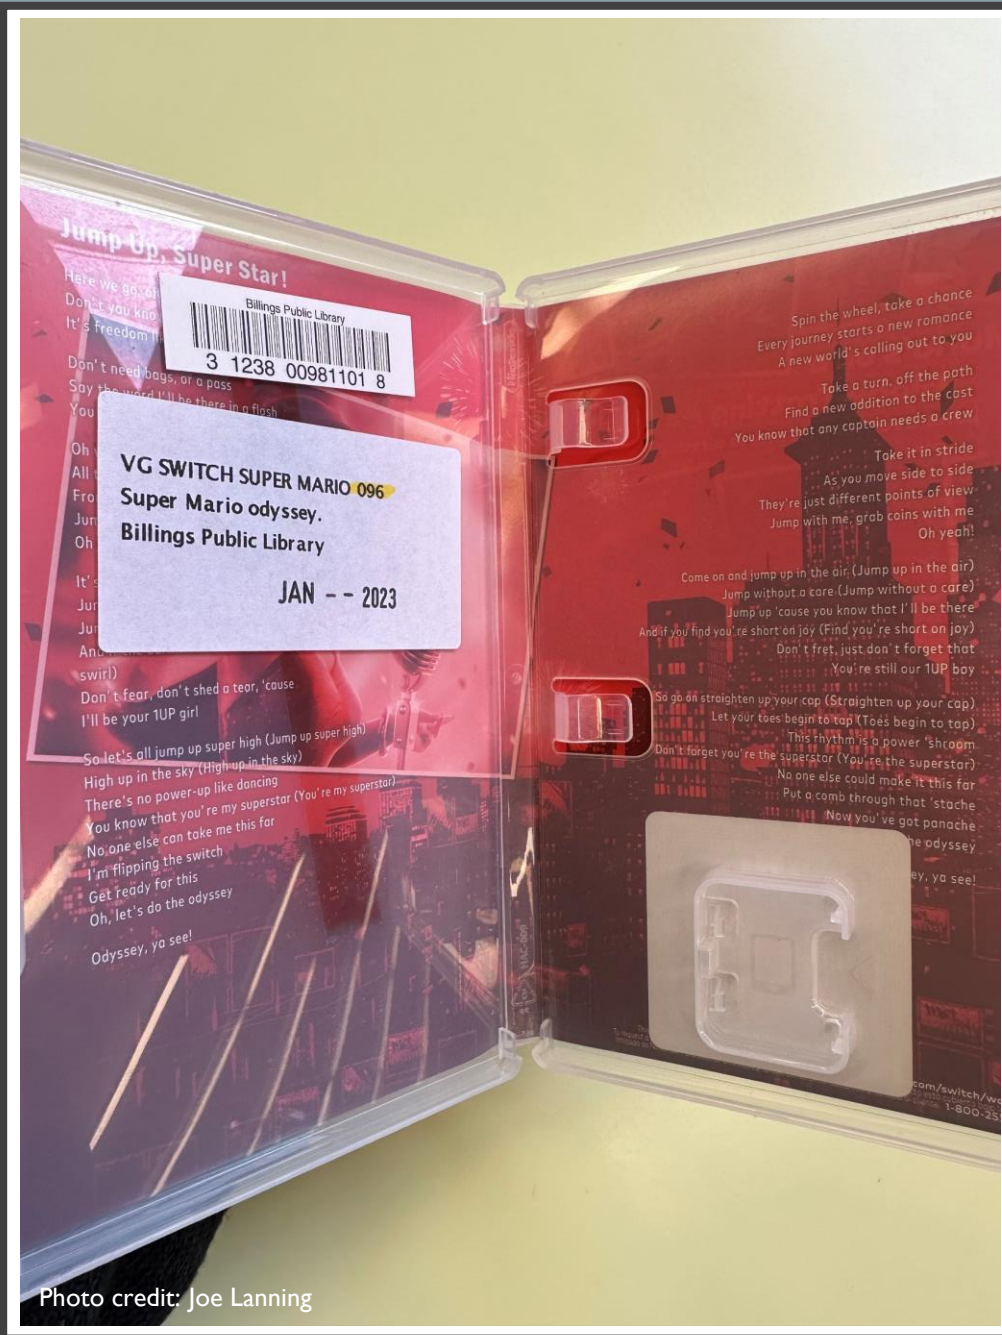

Available at a lower price from other sellers that may not offer free Prime shipping.

Color: **Green&Blue**

DEVASO carrying case for Nintendo Switch,  
[amazon.com](https://www.amazon.com)

Photo credit: Joe Lanning