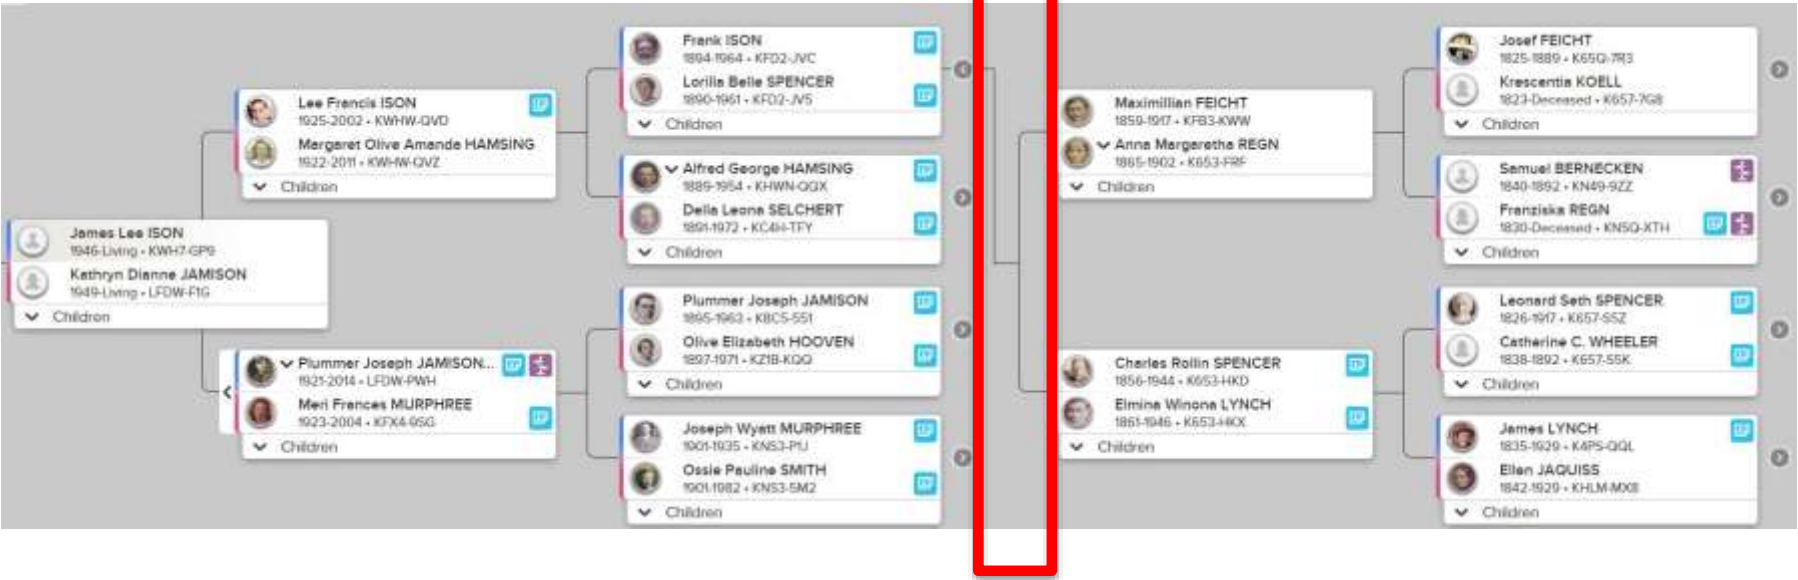

KFD2-JV5

Highlighting a result

The screenshot shows a search result for a person's profile. On the left, a search bar contains 'FIND' and 'LISTS'. Below it, a list of search results is shown, with the top result highlighted in blue. The main profile view on the right displays the person's name, birth and death dates and locations, and statistics for sources, memories, and discussions. At the bottom, a navigation bar has two options: 'TREE' and 'PERSON'. The 'TREE' option is circled in red.

SEARCH: FIND LISTS

Name

These results strongly match your search

Lorilla Belle SPENCER
KFD2-JV5

BIRTH: 29 Aug 1890
Prole, Warren, Iowa

DEATH: 7 Nov 1961
Toledo, Lucas, Ohio

10 SOURCES 3 DISCUSSIONS 68 MEMORIES

TREE PERSON

Traditional pedigree in landscape

With expanded view

Several “Show” options

The screenshot displays the FamilySearch interface. At the top right, there is a 'Print' button and a 'Show' dropdown menu, which is highlighted with a red box. The 'Show' menu is open, revealing several options: