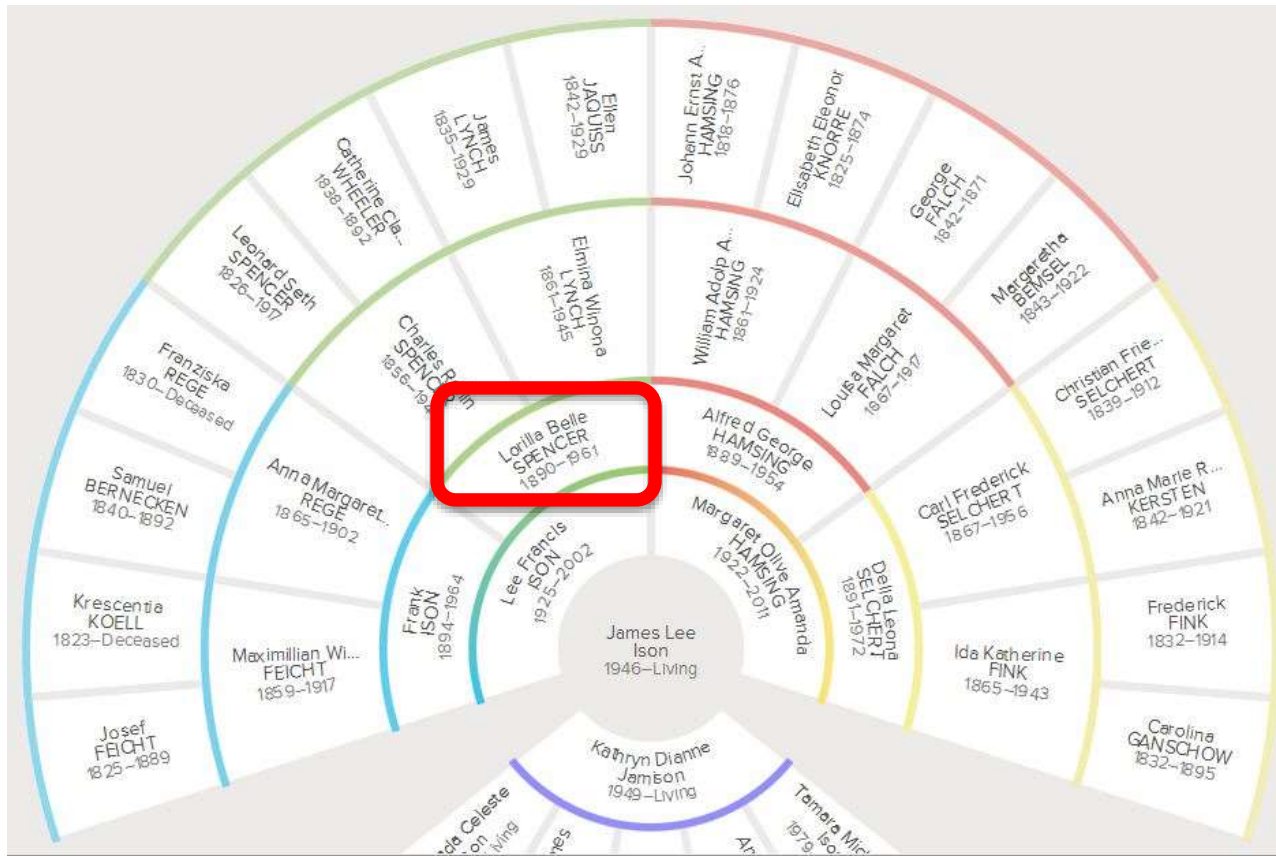

Faster, easier, more fun Fan Chart