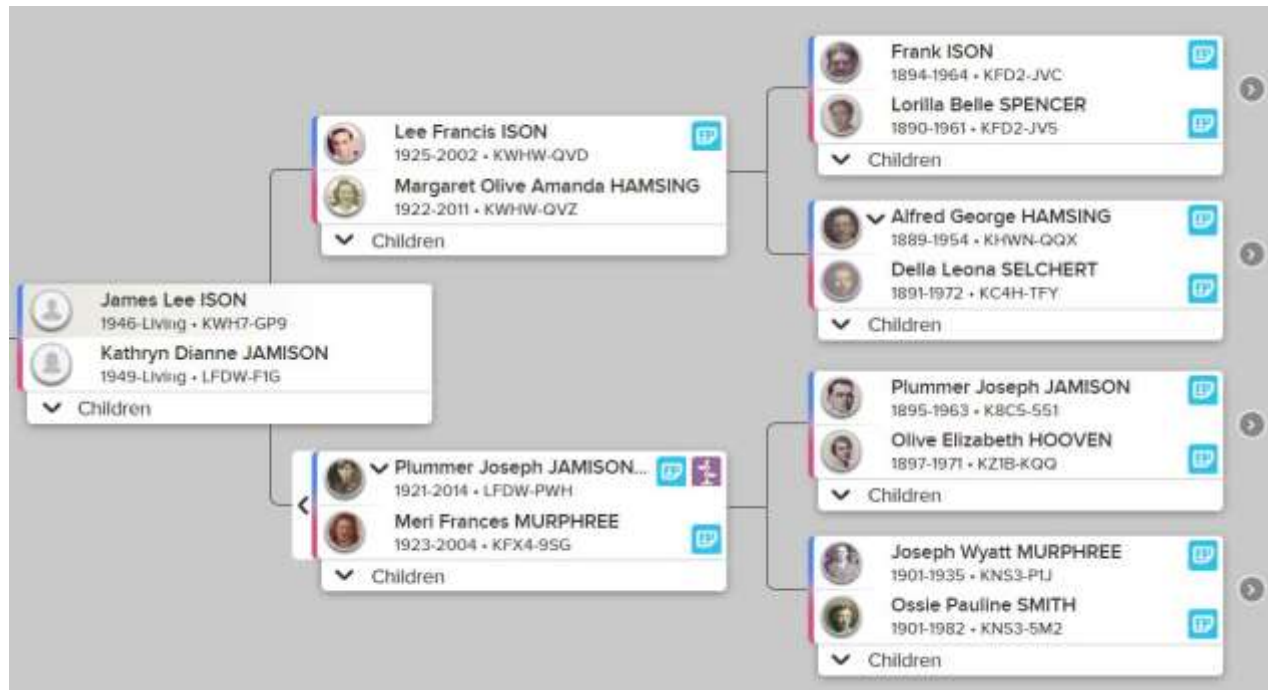

KFD2-JV5

Highlighting a result

The screenshot shows a search result for a person's profile. On the left, a search bar contains 'FIND' and 'LISTS'. Below it, a list of search results is shown, with the top result highlighted in blue. The main profile view on the right displays the person's name, birth and death dates and locations, and statistics for sources, memories, and discussions. At the bottom, a navigation bar has two options: 'TREE' and 'PERSON'. The 'TREE' option is circled in red.

SEARCH: FIND LISTS

Name

These results strongly match your search

Lorilla Belle SPENCER
KFD2-JV5

BIRTH: 29 Aug 1890
Prole, Warren, Iowa

DEATH: 7 Nov 1961
Toledo, Lucas, Ohio

10 SOURCES 3 DISCUSSIONS 68 MEMORIES

TREE PERSON

Traditional pedigree in landscape

With expanded view

Several “Show” options

The screenshot displays the FamilySearch interface. At the top right, there is a 'Print' button and a 'Show' dropdown menu, which is highlighted with a red box. The 'Show' menu is open, revealing several options: