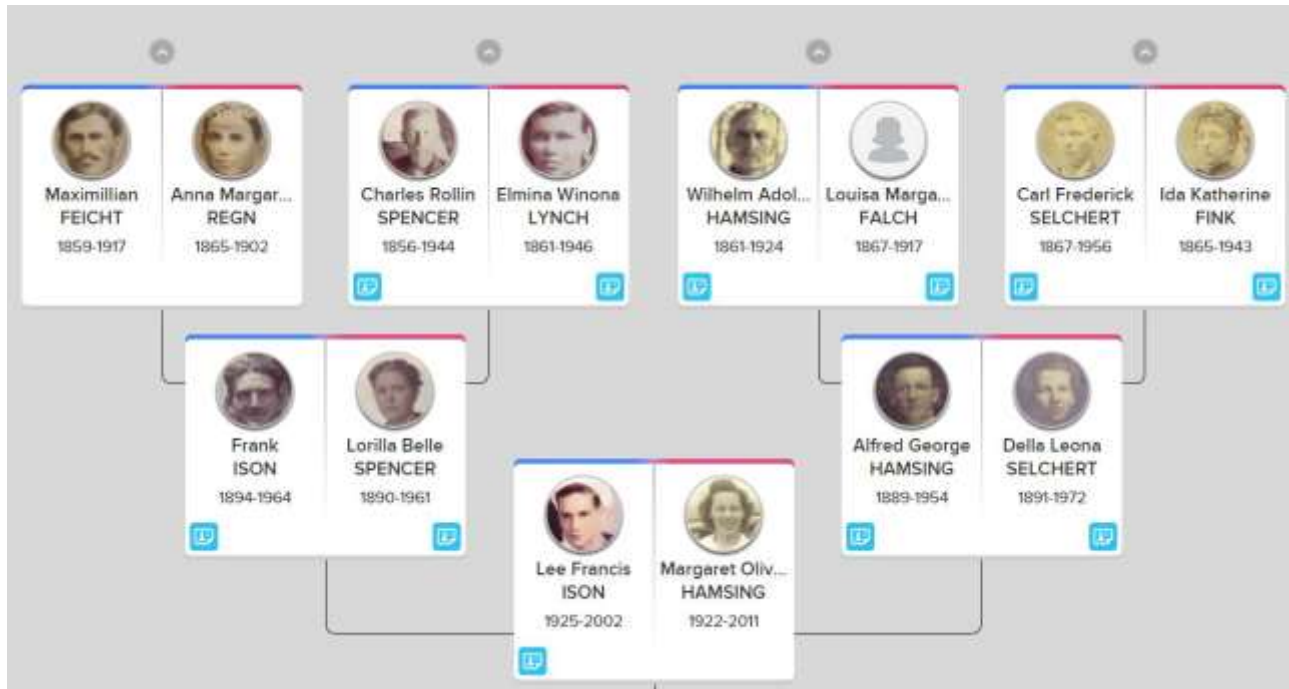

KFD2-JV5

Highlighting a result

The screenshot shows a search result for a person's profile. On the left, a search bar contains 'FIND' and 'LISTS'. Below it, a list of search results is shown, with the top result highlighted in blue. The main profile view on the right displays the person's name, birth and death dates and locations, and statistics for sources, memories, and discussions. At the bottom, a navigation bar has two options: 'TREE' and 'PERSON'. The 'TREE' option is circled in red.

TREE PERSON

Traditional pedigree in landscape

With expanded view

Several “Show” options

The screenshot displays the FamilySearch interface. At the top right, there is a 'Print' button and a 'Show' dropdown menu, which is highlighted with a red box. The 'Show' menu is open, revealing several options:

- SHOW
- Record Hints
- Research Suggestions
- Data Problems
- Portraits
- Marriages
- Invert Colors

The main content area shows a list of individuals with their portraits and details:

- Frank ISON**
1894-1964 • KFD2-JVC
Marriage: 25 DEC 1919
Toledo, Lucas, Ohio
- Lorilla Belle SPENCER**
1890-1961 • KFD2-JV5
- Children
- Alfred George HAMSING**
1889-1954 • KHWN-QQX
Marriage: 14 May 1914
Horicon, Dodge, Wisconsin, Un...
- Della Leona SELCHERT**
1891-1972 • KC4H-TFY

Four “Tree” options

Portrait pedigree

Faster, easier, more fun Fan Chart

Highlight ancestors in Fan Chart

Lorilla Belle SPENCER
KFD2-JV5 ★ Unwatch

BIRTH 29 Aug 1890
Prole, Warren, Iowa

DEATH 7Nov1961
Toledo, Lucas, Ohio