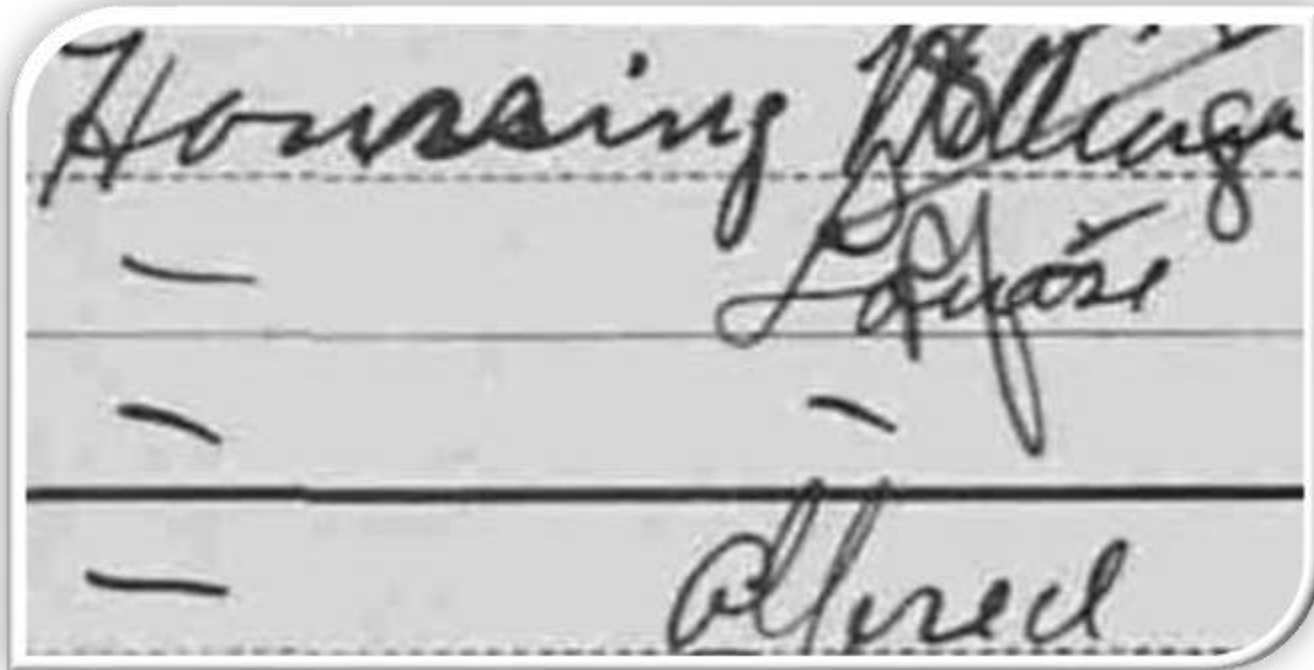

You be the indexer for this name