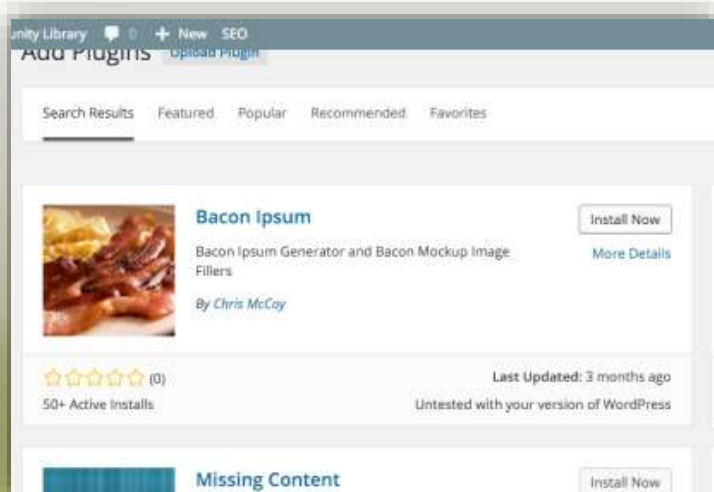

- Dashboard easy to navigate
- Pre-established safe guards so you don't break your site
- Easy for a non-tech person to edit and keep up to date
- Professional looking
- Backups
- Statistics
- Multiple plugins to enhance your experience and your patron's experience
- Plugins are simple to install