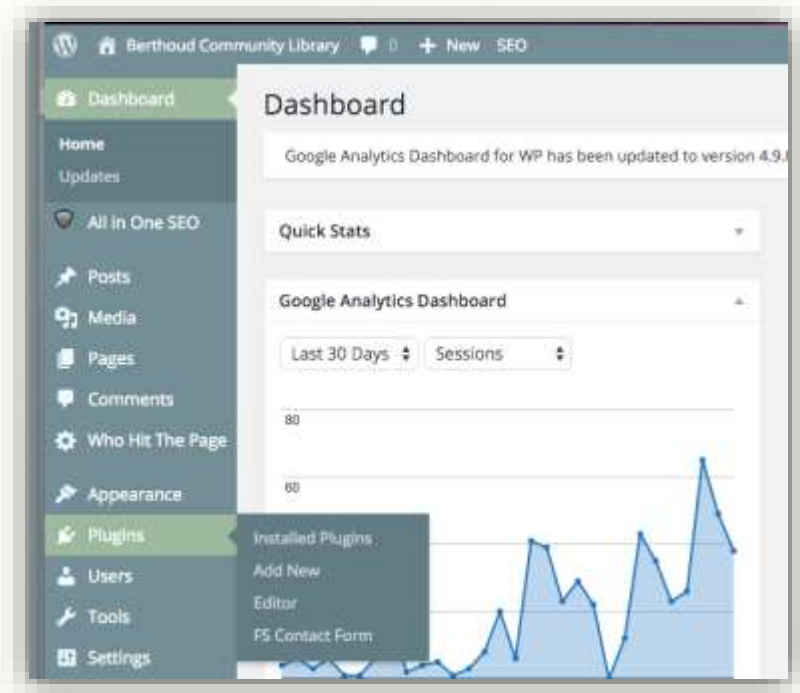

21st Century